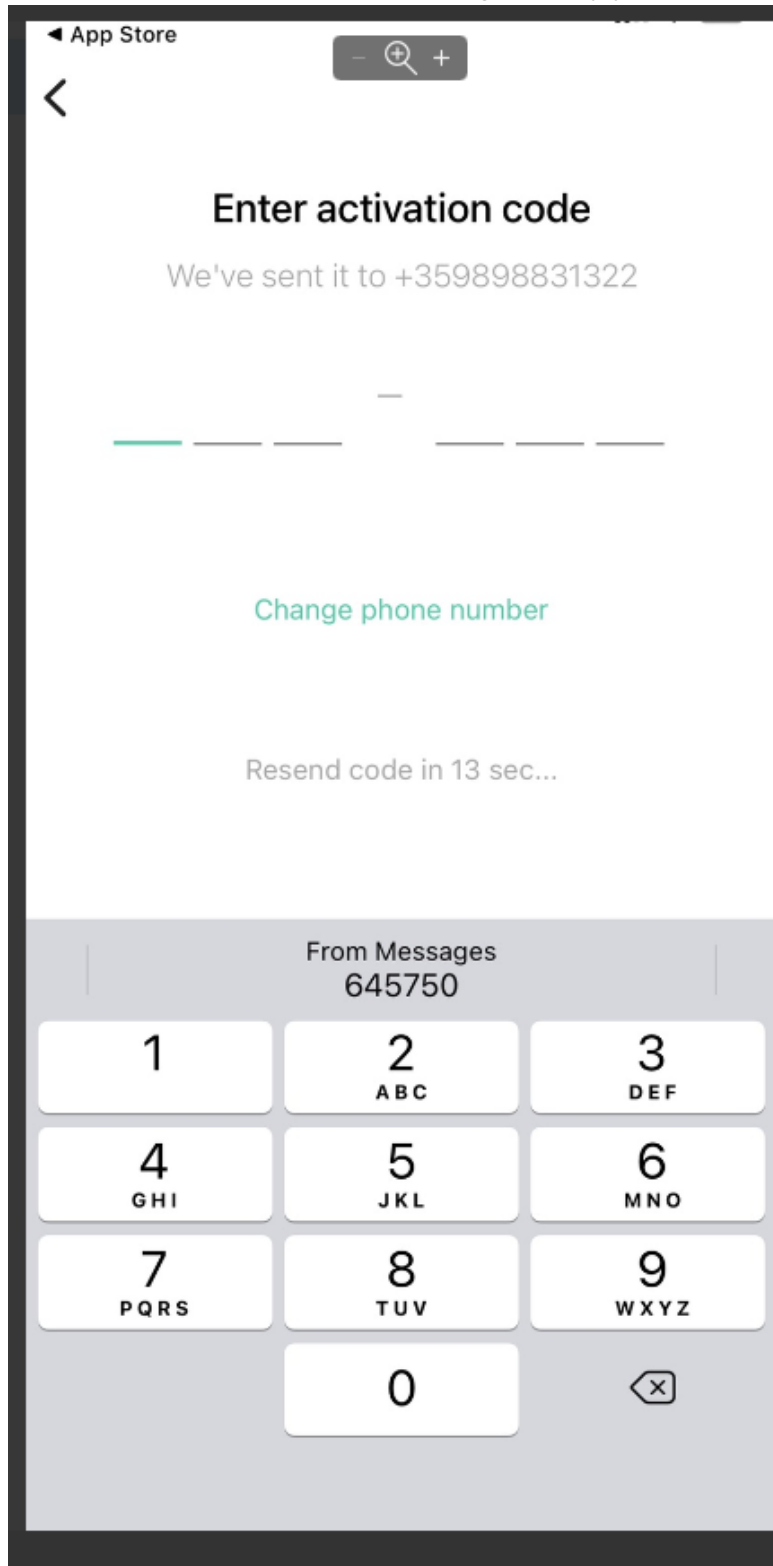

The image shows a mobile application interface for setting a PIN. At the top left is a back arrow icon. At the top center is a search bar with a magnifying glass icon and minus/plus symbols. The main heading is "Enter your MyPaynetics PIN". Below the heading are four empty circles representing the PIN digits. A numeric keypad is displayed below, with buttons for digits 1 through 9 and 0. Each digit button has its corresponding letters below it: 1, 2 (ABC), 3 (DEF), 4 (GHI), 5 (JKL), 6 (MNO), 7 (PQRS), 8 (TUV), 9 (WXYZ), and 0. At the bottom left, there is a link labeled "Forgot?". The entire screen is framed by a thick black border.

Enter your MyPaynetics PIN

[Forgot?](#)

[Delete](#)

4. Add the code send ad a text msg to verify you mobile:

## Enter activation code

We've sent it to +359898831322

6 4 5 - 7 5 0

Change phone number

Resend code

1

2

ABC