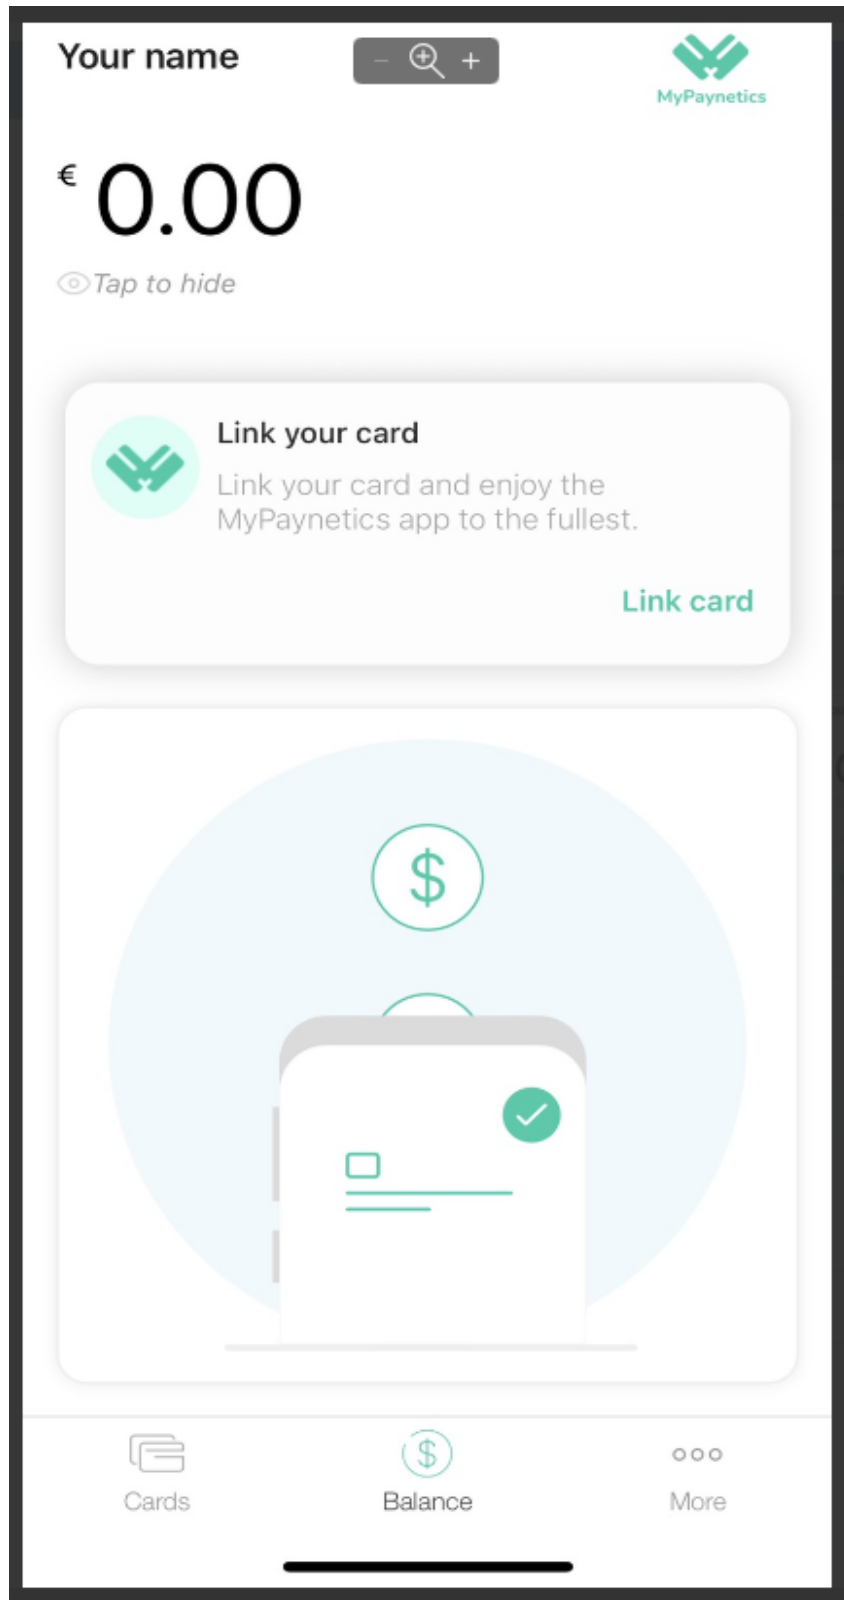

MyPaynetics mobile app handleiding

1. Download de MyPaynetics app:

2. Vul je telefoonnummer in

The image shows a mobile app interface for MyPaynetics. At the top left is the MyPaynetics logo, which consists of two green stylized shapes forming a 'W' or 'M' shape, with the text 'MyPaynetics' below it. To the right of the logo is a search icon with a magnifying glass and a plus sign. Below the logo is the text 'Better than a wallet'. Underneath that is the instruction 'Enter your phone number'. There are two input fields: the first is for the country code, showing a flag with green, white, and red horizontal stripes and the text '+359' with a dropdown arrow; the second is for the phone number, with the placeholder text 'Your phone number'. At the bottom of the screen, there is a checkbox and the text 'I accept the [Terms and conditions](#) and I have read the [Privacy policy](#)'. Below this is a large, rounded, light gray button with the text 'Continue'.

The image shows a mobile application interface for entering a PIN. At the top left is a back arrow icon. At the top center is a search bar with a magnifying glass icon and minus/plus symbols. The main heading is "Enter your MyPaynetics PIN". Below the heading are four empty circles representing the PIN digits. The keypad consists of ten circular buttons: 1, 2 (with ABC below), 3 (with DEF below), 4 (with GHI below), 5 (with JKL below), 6 (with MNO below), 7 (with PQRS below), 8 (with TUV below), 9 (with WXYZ below), and 0. At the bottom left, there is a link labeled "Forgot?".

Resend code

1

2

ABC

3

DEF

4

GHI

9

WXYZ

0

5. Koppel je pay2d card aan de wallet door de unieke gegevens in te vullen die je per e-mail hebt ontvangen:

Link your card

Link your card and enjoy the MyPaynetics app to the fullest.

[Link card](#)