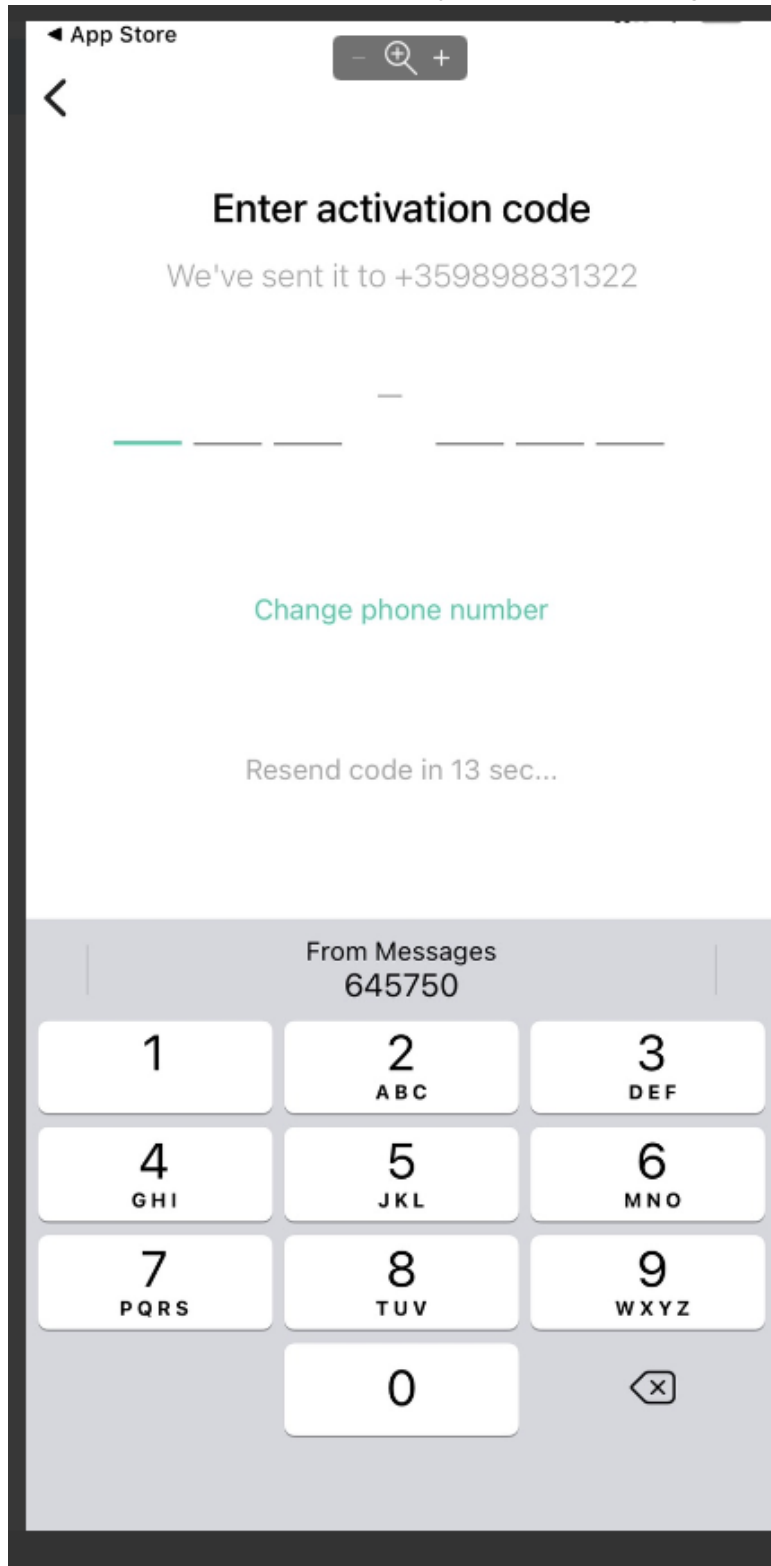

MyPaynetics mobile app handleiding

1. Download de MyPaynetics app:

2. Vul je telefoonnummer in

The image shows a mobile app interface for MyPaynetics. At the top left is the MyPaynetics logo, which consists of two green stylized shapes forming a 'W' or 'M' shape, with the text 'MyPaynetics' below it. To the right of the logo is a search icon with a magnifying glass and a plus sign. Below the logo is the text 'Better than a wallet'. Underneath that is the instruction 'Enter your phone number'. There are two input fields: the first is for the country code, showing a flag with green, white, and red horizontal stripes and the text '+359' with a dropdown arrow; the second is for the phone number, with the placeholder text 'Your phone number'. At the bottom of the screen, there is a checkbox and the text 'I accept the [Terms and conditions](#) and I have read the [Privacy policy](#)'. Below this is a large, rounded, light gray button with the text 'Continue'.

The image shows a mobile application interface for entering a PIN. At the top left is a back arrow icon. At the top center is a search bar with a magnifying glass icon and minus/plus symbols. The main heading is "Enter your MyPaynetics PIN". Below the heading are four empty circles representing the PIN digits. The keypad consists of ten circular buttons: 1, 2 (with ABC below), 3 (with DEF below), 4 (with GHI below), 5 (with JKL below), 6 (with MNO below), 7 (with PQRS below), 8 (with TUV below), 9 (with WXYZ below), and 0. At the bottom left, there is a link labeled "Forgot?".

Enter your MyPaynetics PIN

[Forgot?](#)

[Delete](#)

4. Vul de activatie code in die je sms hebt ontvangen:

Enter activation code

We've sent it to +359898831322

6 4 5 - 7 5 0

Change phone number